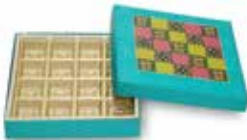

Goodwyn Diwali Signature Box

Gift in style this festive season with Goodwyn's eloquent Diwali Signature Box containing an assortment of the finest premium teas twinning with an ever so charming infuser of a kind.

3 x 50 gms = 150 gms loose tea,

1 tea infuser

Price: Rs. 1240 + GST